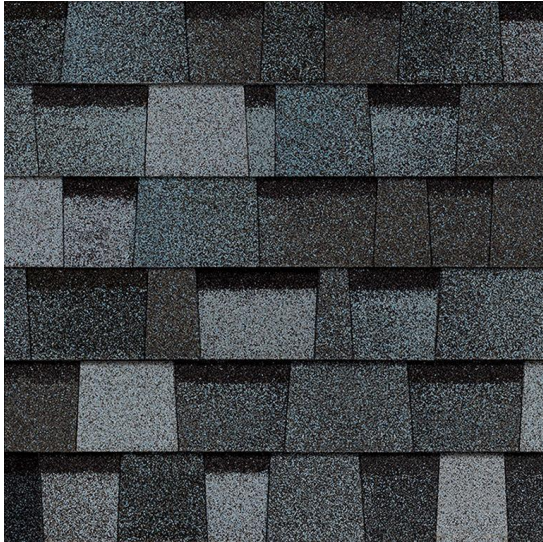

ABOUT THIS PAIRING

African Gray is a basic, neutral gray with undertones of lilac adding a distinctive edge to this classic gray shade. The ocean blues and deep gray tones of Pacific Wave are the perfect choice for complimenting African Gray; it adds a splash of excitement.

TruDefinition®Duration® Designer

Pacific Wave

African Gray

Color Palette

SINGLE STYLE BOARD REFERENCE GUIDE

Choose the color palette and style board that best fits your home's style and color palette. The color palette and style board are designed to help you choose the right color palette and style board for your home. The color palette and style board are designed to help you choose the right color palette and style board for your home.

This guide lists the colors in the color palette and style board. The color palette and style board are designed to help you choose the right color palette and style board for your home.

ET
PT
A
PC

CRESS BILLS & BOURBON