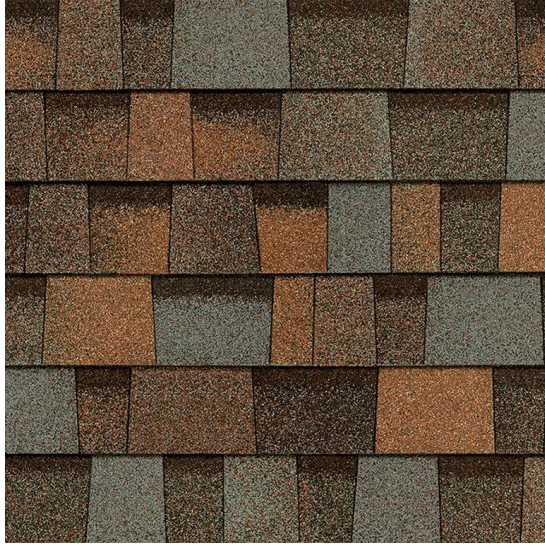

ABOUT THIS PAIRING

This pairing has a definite Craftsman feel. The color Aged Copper has the brown and grey hues of wood but with a twist of color. It complements exterior accents like stone and other natural features.

TruDefinition®Duration® Designer

Aged Copper

Delft

Color Palette

SINGLE STYLE BOARD REFERENCE GUIDE

Colors, materials and other details of shingle style boards to help homeowners select shingle colors that complement their homes and landscaping. Color palette is based on the "Past and Present" color palette for shingle style homes, with additional inspiration from other shingle style homes.

This guide lists the colors and materials used in the shingle style homes. The colors are listed in the color palette, and the materials are listed in the materials list.

<p>DRESS BLUE & BOURBON</p> <p>Shingle Style Board - Dress Blue & Bourbon</p> <p>Board Color: 100% Dress Blue</p> <p>Primer Color: 20% Bourbon</p> <p>Board Color 2: 20% Bourbon</p> <p>Board Color 3: 20% Bourbon</p> <p>Shingle Color: 20% Bourbon</p> <p>Board Material: 100% Dress Blue</p>	<p>2022</p>
<p>END TONAL & BOURBON</p> <p>Shingle Style Board - End Tonal & Bourbon</p> <p>Board Color: 100% End Tonal</p> <p>Primer Color: 20% Bourbon</p> <p>Board Color 2: 20% Bourbon</p> <p>Board Color 3: 20% Bourbon</p> <p>Shingle Color: 20% Bourbon</p> <p>Board Material: 100% End Tonal</p>	<p>2022</p>
<p>CARPET GRAY & BOURBON</p> <p>Shingle Style Board - Carpet Gray & Bourbon</p> <p>Board Color: 100% Carpet Gray</p> <p>Primer Color: 20% Bourbon</p> <p>Board Color 2: 20% Bourbon</p> <p>Board Color 3: 20% Bourbon</p> <p>Shingle Color: 20% Bourbon</p> <p>Board Material: 100% Carpet Gray</p>	<p>2022</p>