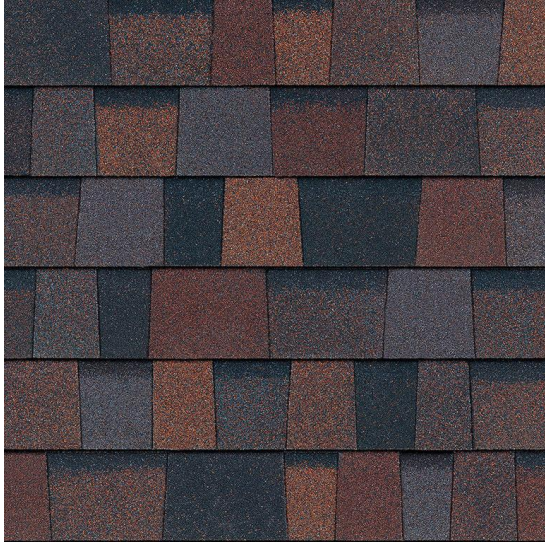

SHINGLE INSPIRATION

DRESS BLUES & BOURBON

Share This Pairing:

ABOUT THIS PAIRING

Inspired by nature's boundary lines—land and sea, forest and sky—Northwest Craftsman reflects a rustic charm. Embrace the look by blending cool blues and warm golden browns using classic navy accents alongside natural materials.

TruDefinition®Duration® Designer

Bourbon

Dress Blues

Color Palette

SHINGLE STYLE BOARD REFERENCE GUIDE

Choose the images and color palette of shingle style that best fits the look you want for your home. The color palette is a guide to help you choose the colors that best fit the style. The color palette is a guide to help you choose the colors that best fit the style. The color palette is a guide to help you choose the colors that best fit the style.

01
02
03

CRESSID BLUE & BOURBON

Shingle Style Board - Cressid Blue & Bourbon

- Board Color: Cressid Blue
- Board Color: Bourbon
- Board Color: Cressid Blue
- Board Color: Bourbon
- Board Color: Cressid Blue
- Board Color: Bourbon
- Board Color: Cressid Blue
- Board Color: Bourbon
- Board Color: Cressid Blue
- Board Color: Bourbon

END NOGAL & BOURBON

Shingle Style Board - End Nogal & Bourbon

- Board Color: End Nogal
- Board Color: Bourbon
- Board Color: End Nogal
- Board Color: Bourbon
- Board Color: End Nogal
- Board Color: Bourbon
- Board Color: End Nogal
- Board Color: Bourbon
- Board Color: End Nogal
- Board Color: Bourbon